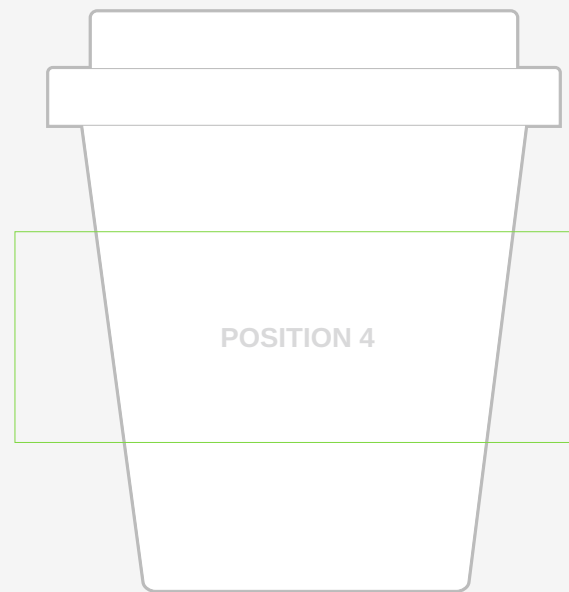

Branding template guide

8oz

Silicone Band
45mm x 20mm

Above Band
150mm x 15mm

Below Band
130mm x 18mm

Centre of Cup
140mm x 45mm