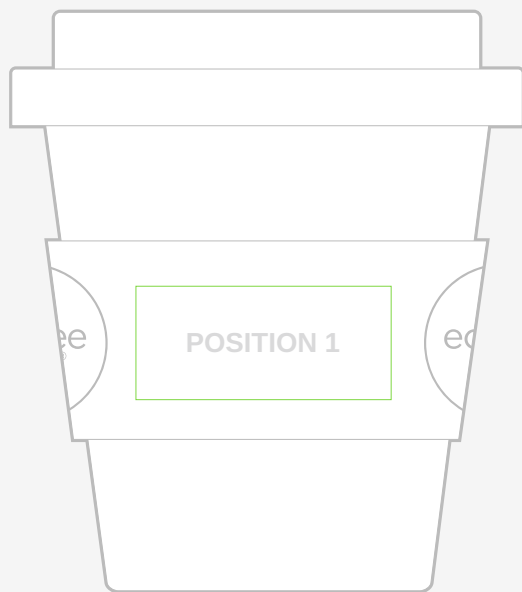

Branding template guide

8oz

Silicone Band
45mm x 20mm

Above Band
150mm x 15mm

Below Band
130mm x 18mm

Centre of Cup
140mm x 45mm