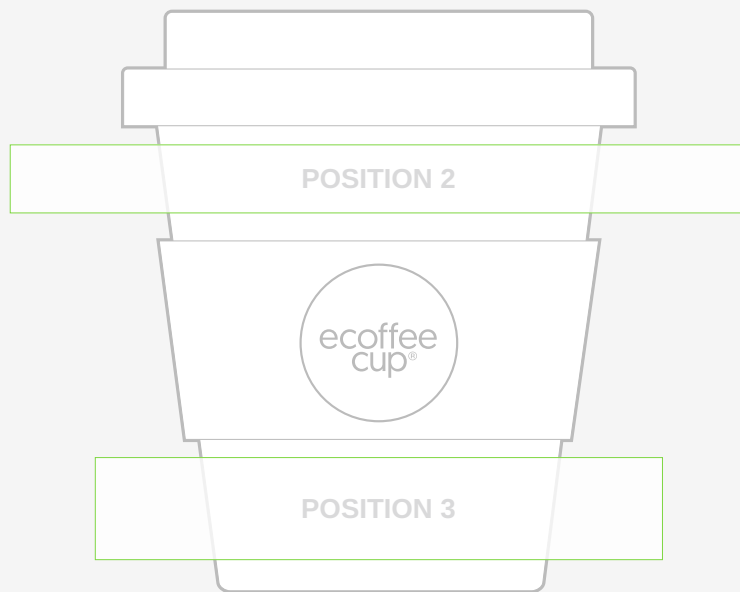

Branding template guide

8oz

Silicone Band
45mm x 20mm

Above Band
150mm x 15mm

Below Band
130mm x 18mm

Centre of Cup
140mm x 45mm