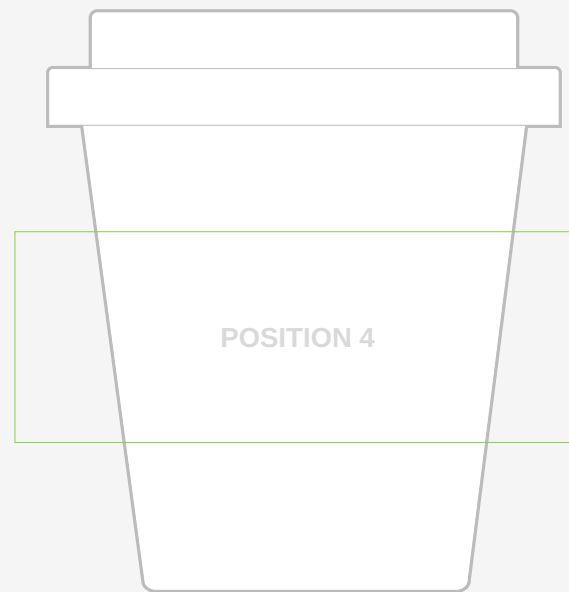

Branding template guide

6oz

Silicone Band
45mm x 18mm

Above Band
130mm x 12mm

Below Band
100mm x 18mm

Centre of Cup
140mm x 45mm