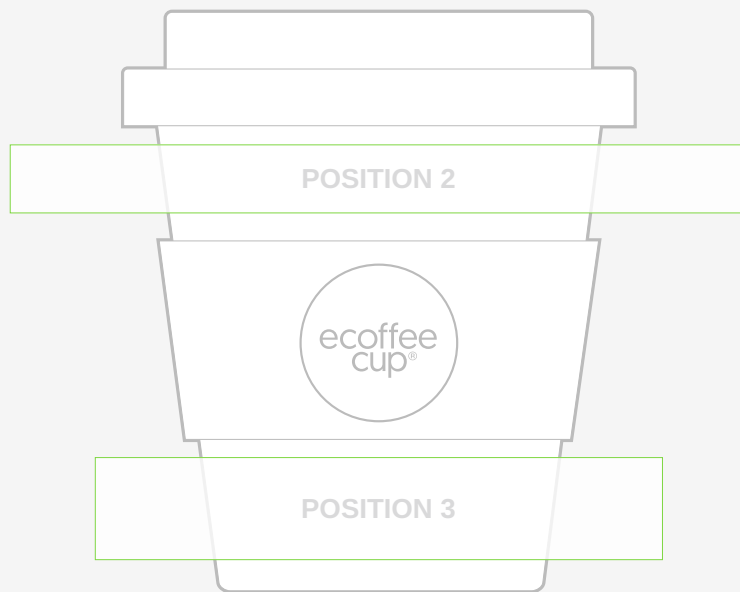

Branding template guide

6oz

Silicone Band
45mm x 18mm

Above Band
130mm x 12mm

Below Band
100mm x 18mm

Centre of Cup
140mm x 45mm