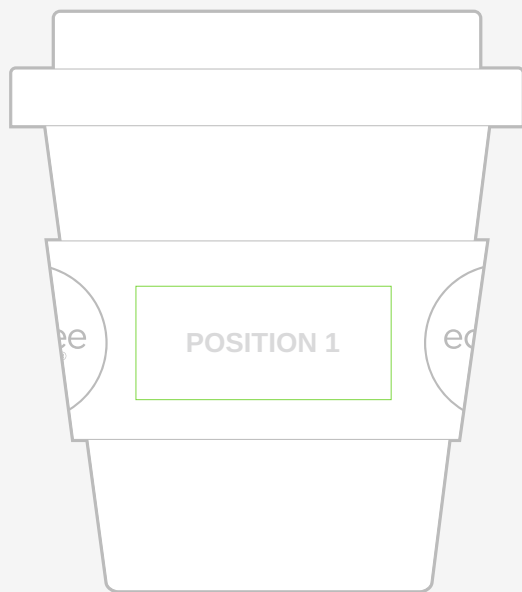

Branding template guide

6oz

Silicone Band
45mm x 18mm

Above Band
130mm x 12mm

Below Band
100mm x 18mm

Centre of Cup
140mm x 45mm