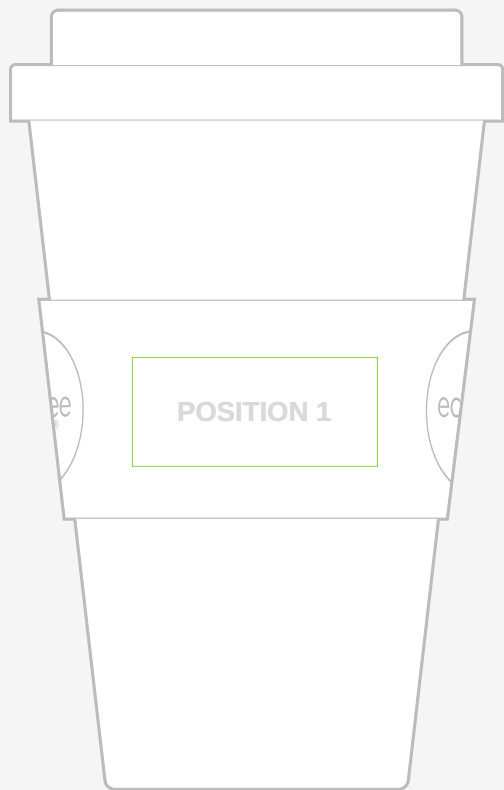

Branding template guide

14oz

Silicone Band
45mm x 20mm

Above Band
150mm x 30mm

Below Band
130mm x 30mm

Centre of Cup
140mm x 75mm