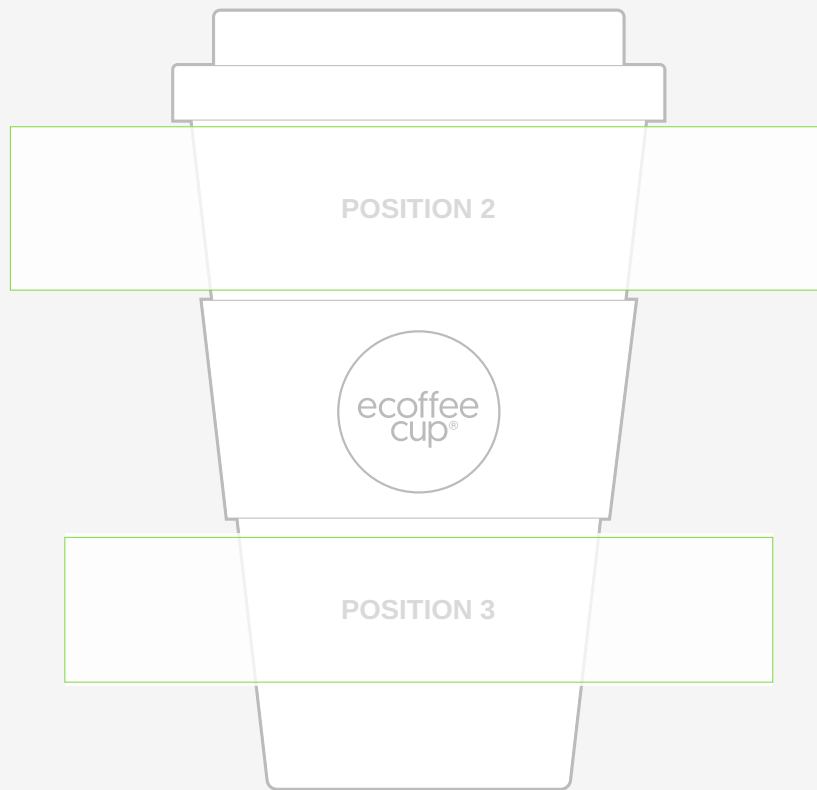

Branding template guide

14oz

Silicone Band
45mm x 20mm

Above Band
150mm x 30mm

Below Band
130mm x 30mm

Centre of Cup
140mm x 75mm