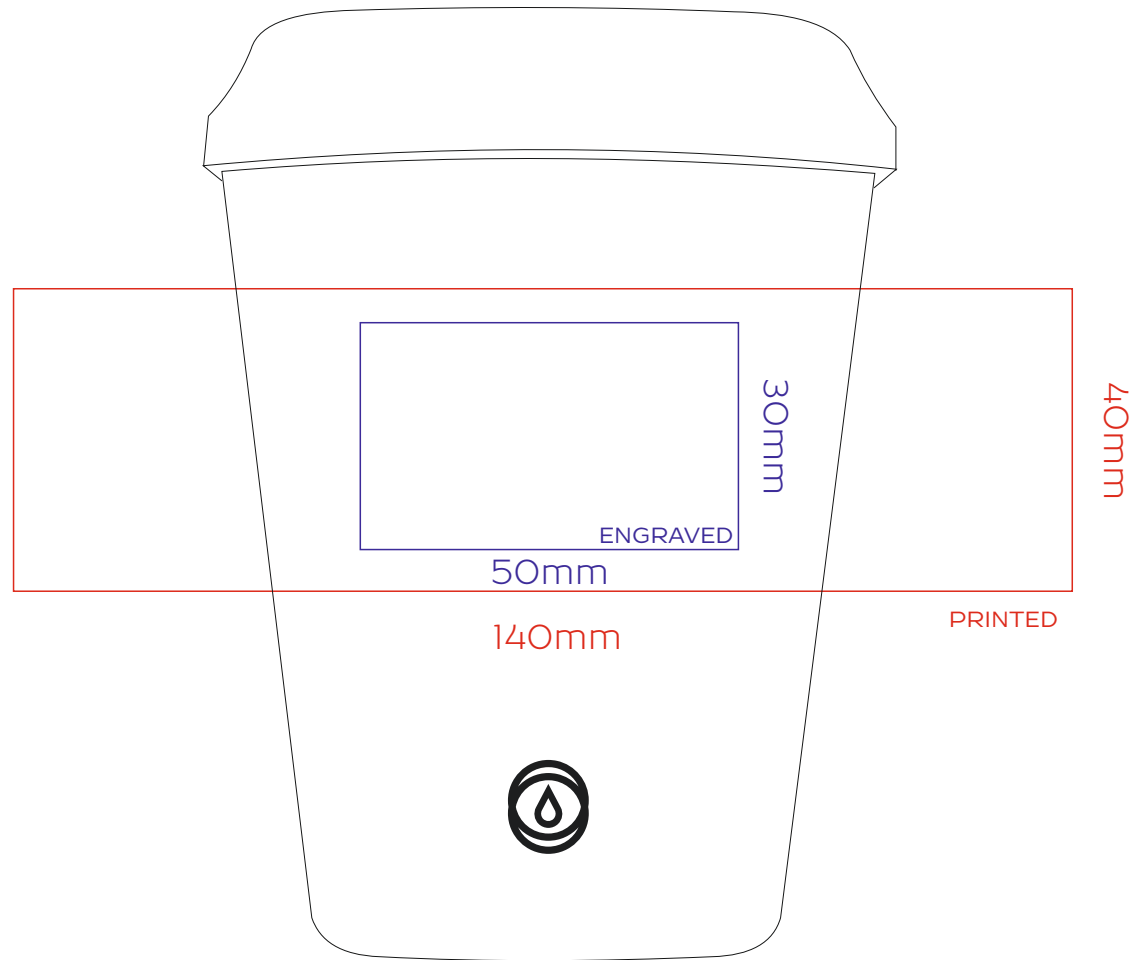

# 8oz Cup

- ERGONOMIC DESIGN
- DRINK 360°
- REGULATED FLOW
- CARBON NEUTRAL
- VACUUM-INSULATED
- STAINLESS STEEL
- NON-SLIP BASE
- TWIST & LOCK