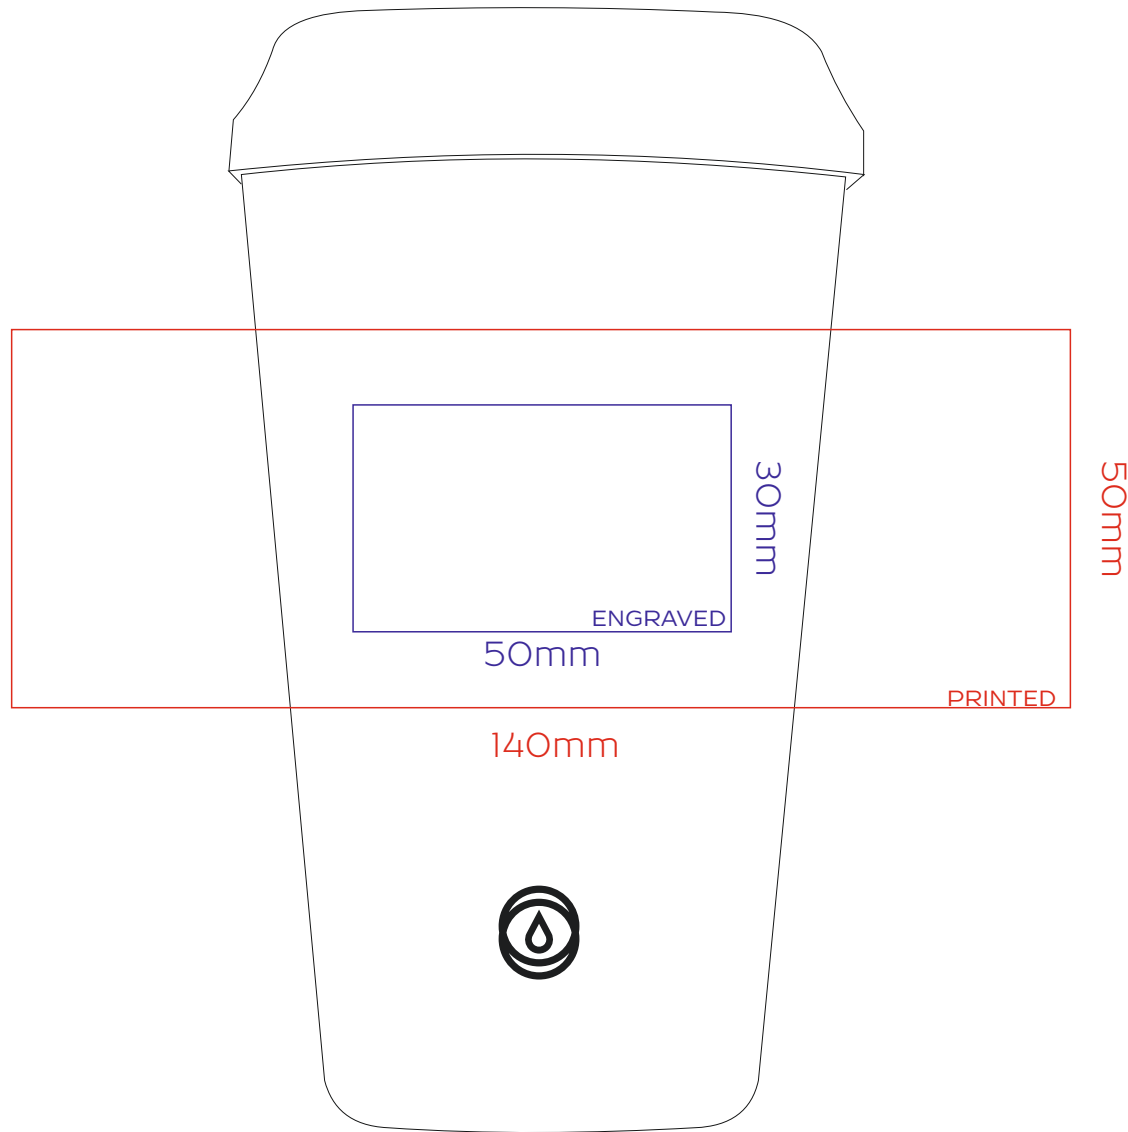

12oz Cup

- ERGONOMIC DESIGN
- DRINK 360°
- REGULATED FLOW
- CARBON NEUTRAL
- VACUUM-INSULATED
- STAINLESS STEEL
- NON-SLIP BASE
- TWIST & LOCK